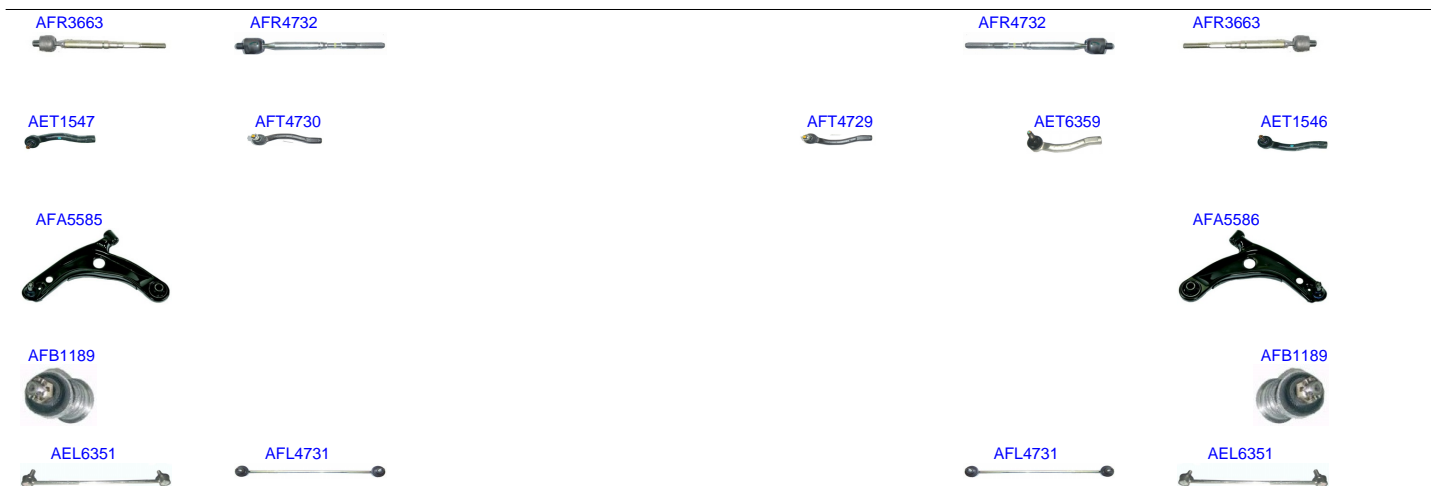

TOYOTA BLADE 2007 - 2016

Ruitai	Description	Position	Years
AFR3663	RACK END	R/L	1999-2016
AFR4732	RACK END	R/L	2005-2016
AET1546	TIE ROD END	OUT R	2000-2016
AET6359	TIE ROD END	OUT R	2005-2016
AFT4729	TIE ROD END	OUT R	2005-2016
AET1547	TIE ROD END	OUT L	2000-2016
AFT4730	TIE ROD END	OUT L	2005-2016
AFA5586	CONTROL ARM	LOW R	2007-2016
AFA5585	CONTROL ARM	LOW L	2007-2016
AFB1189	BALL JOINT	LOW R/L	1999-2016
AEL6351	STABILIZER LINK	R/L	2002-2016
AFL4731	STABILIZER LINK	R/L	2002-2018