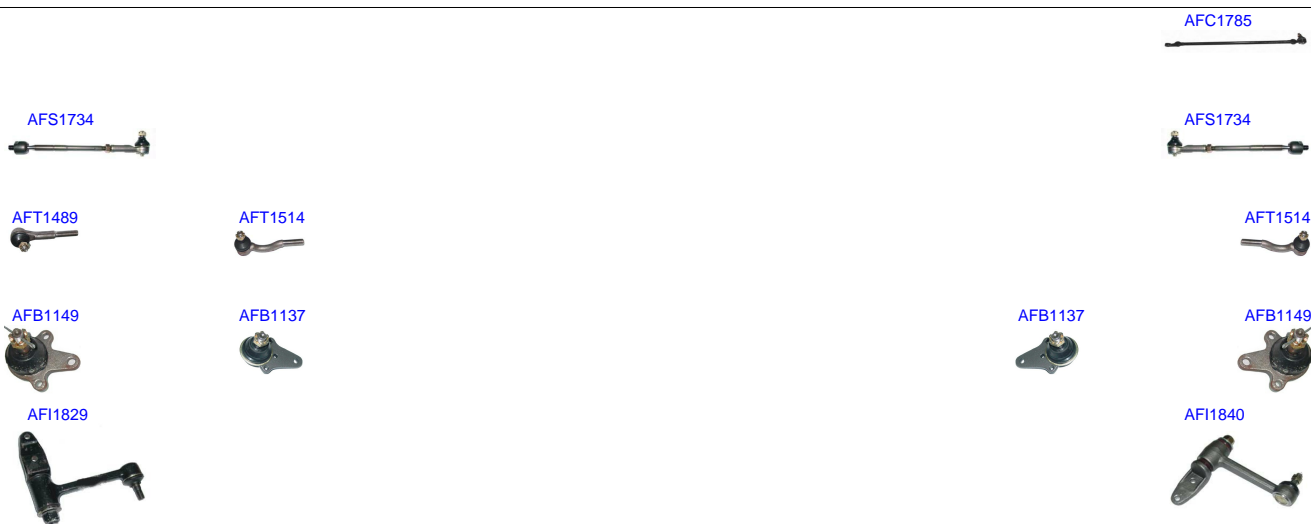

AFT1545

AFT1545

Ruitai	Description	Position	Years
AFT1545	TIE ROD END	OUT R/L	1989-2016

AFT1545

AFT1545

Ruitai	Description	Position	Years
AFT1545	TIE ROD END	OUT R/L	1989-2016

Ruitai	Description	Position	Years
AFC1785	CROSS ROD	RHD	1977-1985
AFS1734	SIDE ROD ASSY	R/L	1975-1985
AFT1489	TIE ROD END	OUT L	1971-1973, 1975-1985
AFT1514	TIE ROD END	IN R/L	1975-1987
AFB1149	BALL JOINT	UP R/L	1973-1992
AFB1137	BALL JOINT	LOW R/L	1972-2005
AFI1840	IDLER ARM	RHD	1975-1985
AFI1829	IDLER ARM	LHD	1972-1975, 1977-1985
AFH3854		UP R/L	1968-1985
AFH5285		LOW R/L	1970-1986