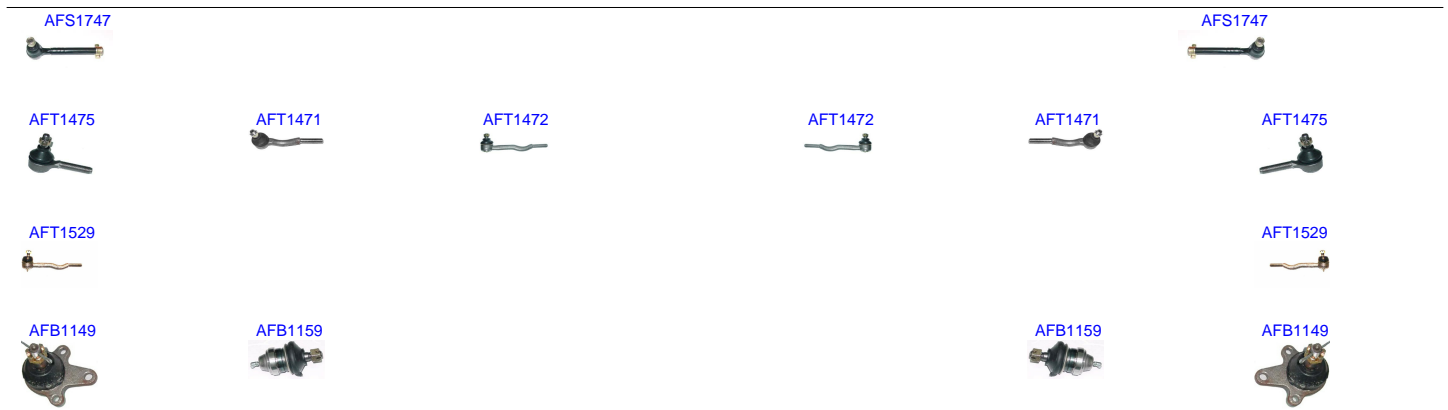

TOYOTA CELICA 1978 - 1983

Ruitai	Description	Position	Years
AFS1747	SIDE ROD ASSY	R/L	1977-1987
AFT1475	TIE ROD END	OUT R/L	1970-2016
AFT1471	TIE ROD END	IN R/L	1970-1987
AFT1472	TIE ROD END	IN R/L	1975-2016
AFT1529	TIE ROD END	IN R/L	1970-1983
AFB1149	BALL JOINT	UP R/L	1973-1992
AFB1159	BALL JOINT	LOW R/L	1970-2016