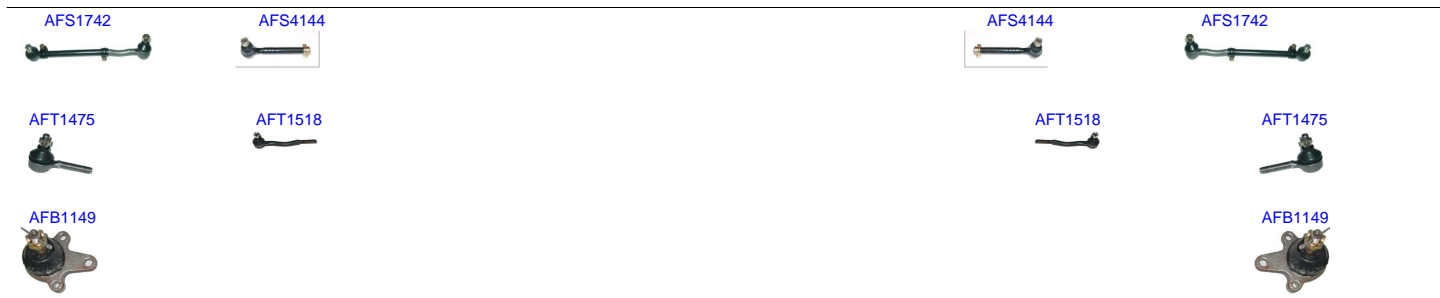

TOYOTA CRESTA 1982 - 1985

Ruitai	Description	Position	Years
AFS1742	SIDE ROD ASSY	R/L	1980-1992
AFS4144	SIDE ROD ASSY	R/L	1980-1999
AFT1475	TIE ROD END	OUT R/L	1970-2016
AFT1518	TIE ROD END	IN R/L	1980-1992
AFB1149	BALL JOINT	UP R/L	1973-1992