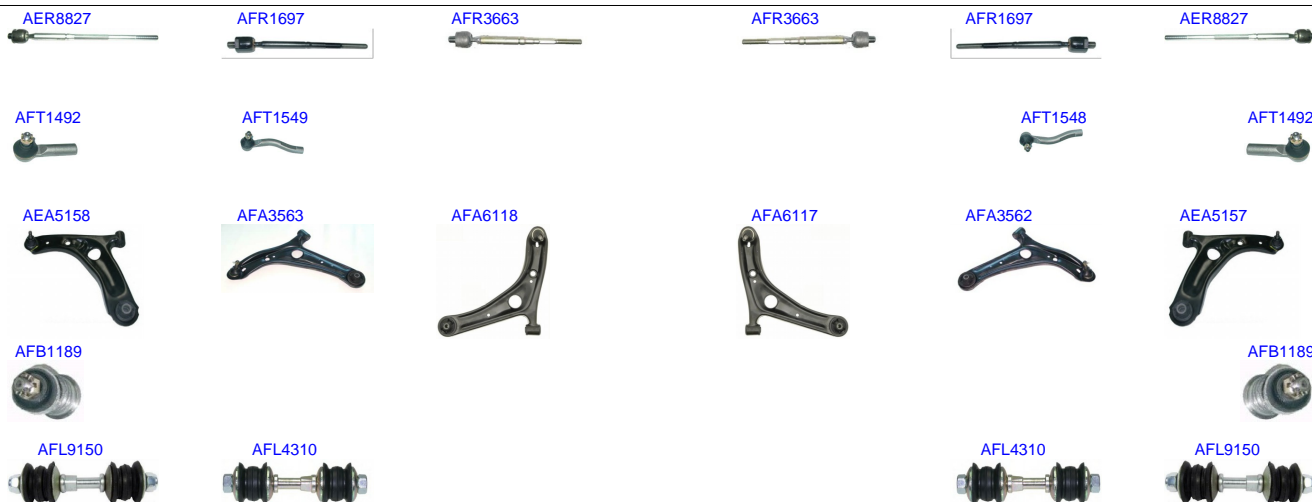

Ruitai	Description	Position	Years
AFT1512	TIE ROD END	OUT R	1984-1995
AFT1513	TIE ROD END	OUT L	1977-1993

AFT1513

AFT1512

Ruitai	Description	Position	Years
AFT1512	TIE ROD END	OUT R	1984-1995
AFT1513	TIE ROD END	OUT L	1977-1993