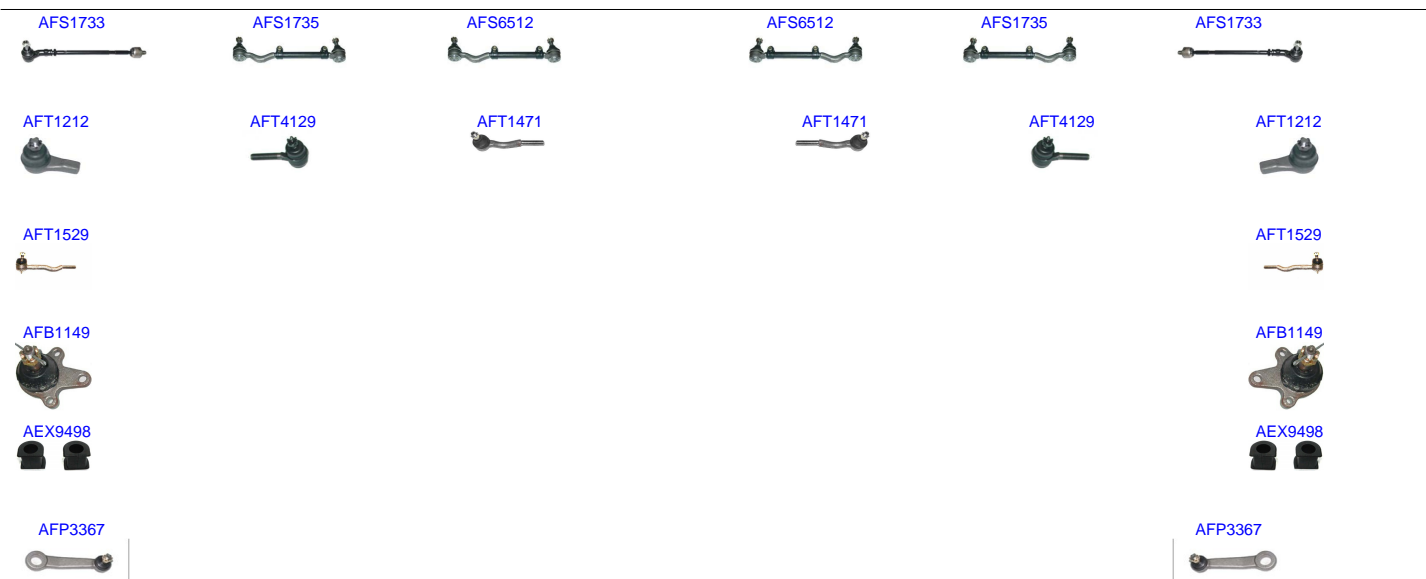

TOYOTA CARINA 1973 - 1978

Ruitai	Description	Position	Years
AFS1733	SIDE ROD ASSY	R/L	1972-1983
AFS1735	SIDE ROD ASSY	R/L	1970-1982
AFS6512	SIDE ROD ASSY	R/L	1970-1987
AFT1212	TIE ROD END	OUT R/L	1970-1987
AFT4129	TIE ROD END	OUT R/L	1970-1987
AFT1471	TIE ROD END	IN R/L	1970-1987
AFT1529	TIE ROD END	IN R/L	1970-1983
AFB1149	BALL JOINT	UP R/L	1973-1992
AEX9498	BUSH	FRONT R/L	1972-1997
AFP3367	PITMAN ARM	R/L	1970-1983