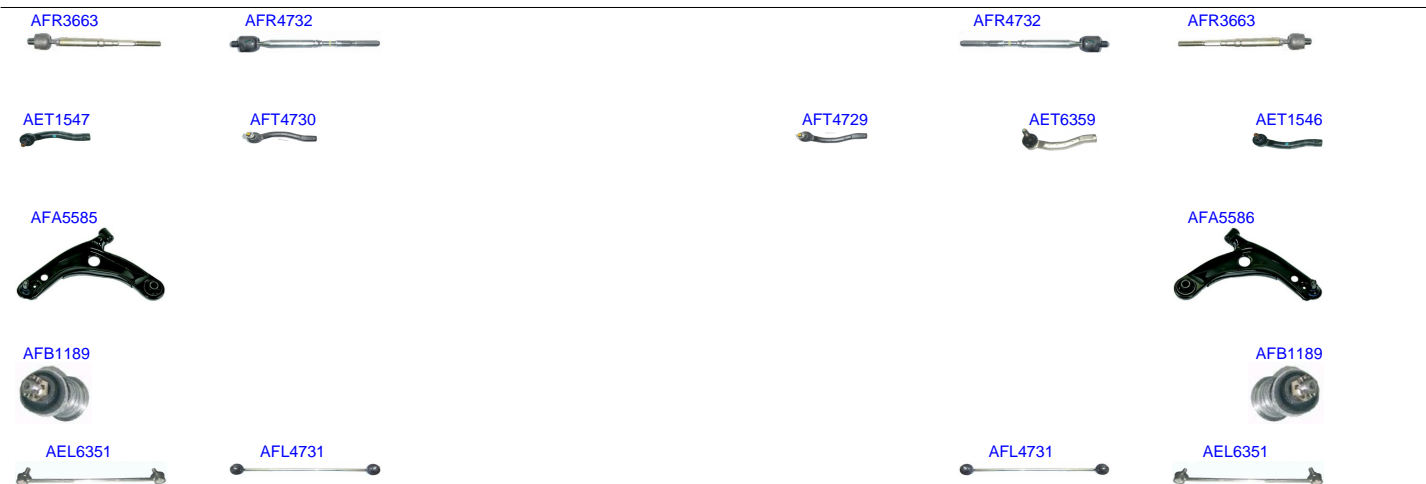

AFB1189

AFB1189

AFL4731

AFL4731

Ruitai	Description	Position	Years
AFR3663	RACK END	R/L	1999-2016
AFR4732	RACK END	R/L	2005-2016
AET1546	TIE ROD END	OUT R	2000-2016
AFT4729	TIE ROD END	OUT R	2005-2016
AET1547	TIE ROD END	OUT L	2000-2016
AFT4730	TIE ROD END	OUT L	2005-2016
AFB1189	BALL JOINT	LOW R/L	1999-2016
AFL4731	STABILIZER LINK	R/L	2002-2018

TOYOTA BELTA 2007 - 2016

Ruitai	Description	Position	Years
AFR3663	RACK END	R/L	1999-2016
AFR4732	RACK END	R/L	2005-2016
AET1546	TIE ROD END	OUT R	2000-2016
AET6359	TIE ROD END	OUT R	2005-2016
AFT4729	TIE ROD END	OUT R	2005-2016
AET1547	TIE ROD END	OUT L	2000-2016
AFT4730	TIE ROD END	OUT L	2005-2016
AFA5586	CONTROL ARM	LOW R	2007-2016
AFA5585	CONTROL ARM	LOW L	2007-2016
AFB1189	BALL JOINT	LOW R/L	1999-2016
AEL6351	STABILIZER LINK	R/L	2002-2016
AFL4731	STABILIZER LINK	R/L	2002-2018