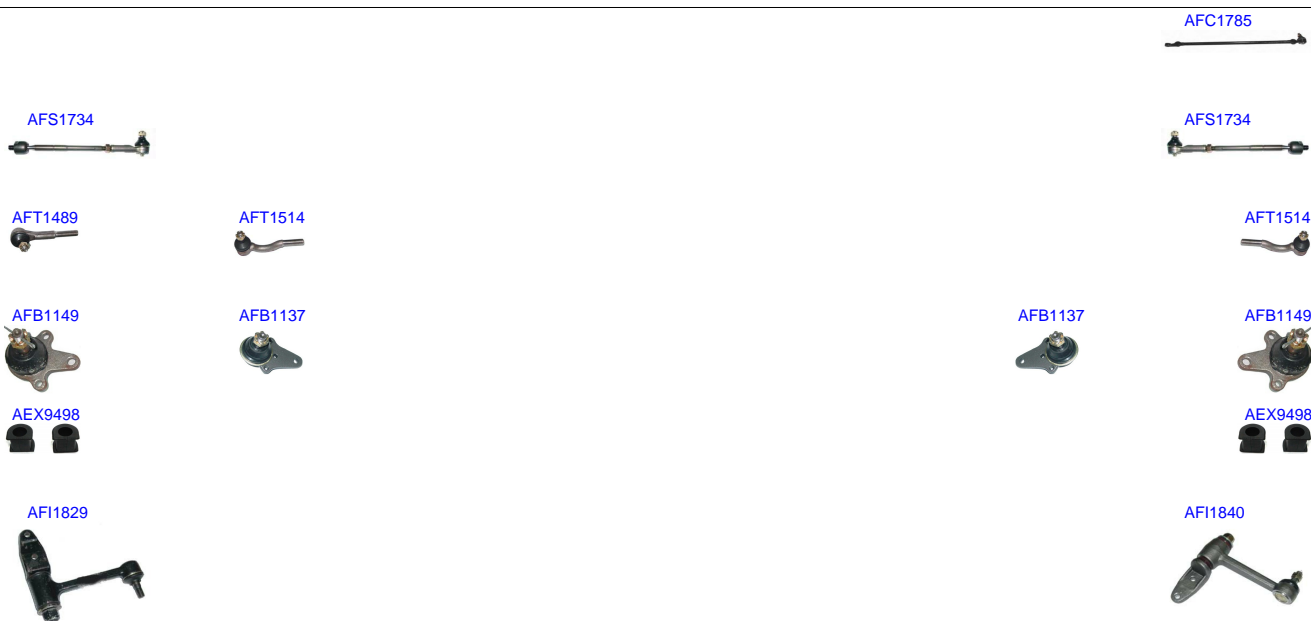

Ruitai	Description	Position	Years
AFC1785	CROSS ROD	RHD	1977-1985
AFS1734	SIDE ROD ASSY	R/L	1975-1985
AFT1489	TIE ROD END	OUT L	1971-1973, 1975-1985
AFT1514	TIE ROD END	IN R/L	1975-1987
AFB1149	BALL JOINT	UP R/L	1973-1992
AFB1137	BALL JOINT	LOW R/L	1972-2005
AEX9498	BUSH	FRONT R/L	1972-1997
AFI1840	IDLER ARM	RHD	1975-1985
AFI1829	IDLER ARM	LHD	1972-1975, 1977-1985
AFH3854		UP R/L	1968-1985
AFH5285		LOW R/L	1970-1986