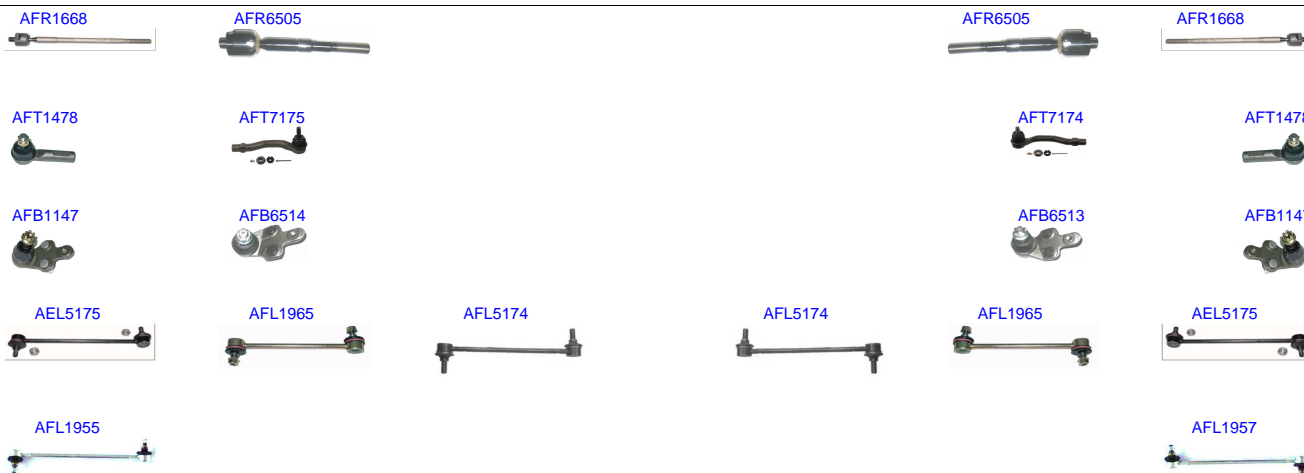

AFL1957

AFL1965

Ruitai	Description	Position	Years
AFR1668	RACK END	R/L	1991-2015
AFT1478	TIE ROD END	OUT R/L	1991-2016
AFB1147	BALL JOINT	LOW R/L	1991-2015
AFL1965	STABILIZER LINK	REAR R/L	1991-2016
AFL1957	STABILIZER LINK	FRONT R	1991-2015
AFL1955	STABILIZER LINK	FRONT L	1996-2015